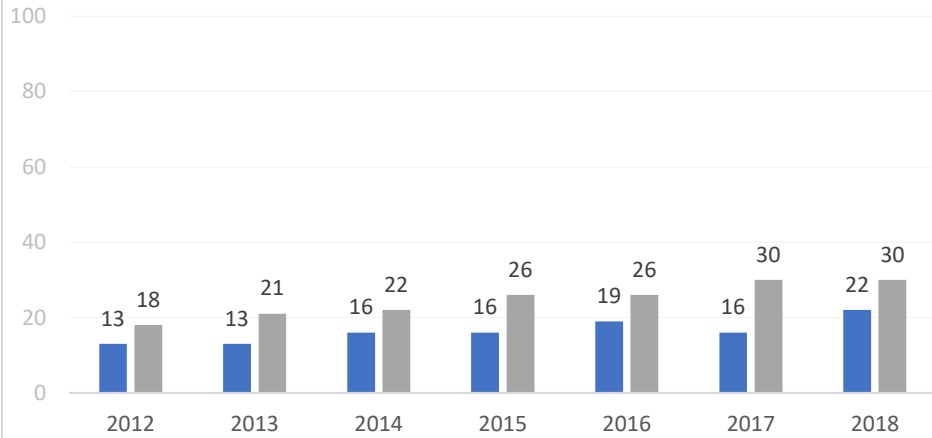

Percent of fall-entering cohorts retained the following fall, for **Metropolitan Community College** and NCES Comparison Groups by cohort year

Percent of fall-entering cohorts graduating within 3 years, for **Metropolitan Community College** and NCES Comparison Groups by cohort year

Percent of fall-entering cohorts who had transferred at 3 years, for **Metropolitan Community College** and NCES Comparison Groups by cohort year