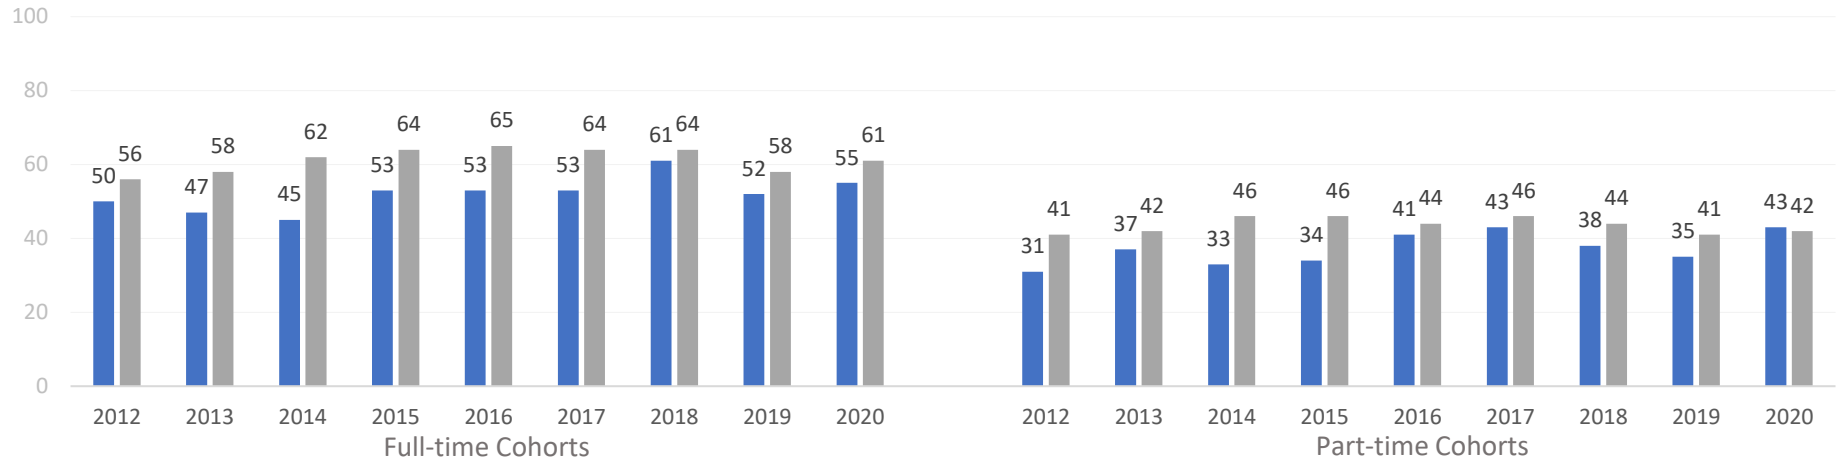

Percent of fall-entering cohorts retained the following fall, for **Metropolitan Community College** and NCES Comparison Groups by cohort year

Percent of fall-entering cohorts graduating within 3 years, for **Metropolitan Community College** and NCES Comparison Groups by cohort year

Percent of fall-entering cohorts who had transferred at 3 years, for **Metropolitan Community College** and NCES Comparison Groups by cohort year